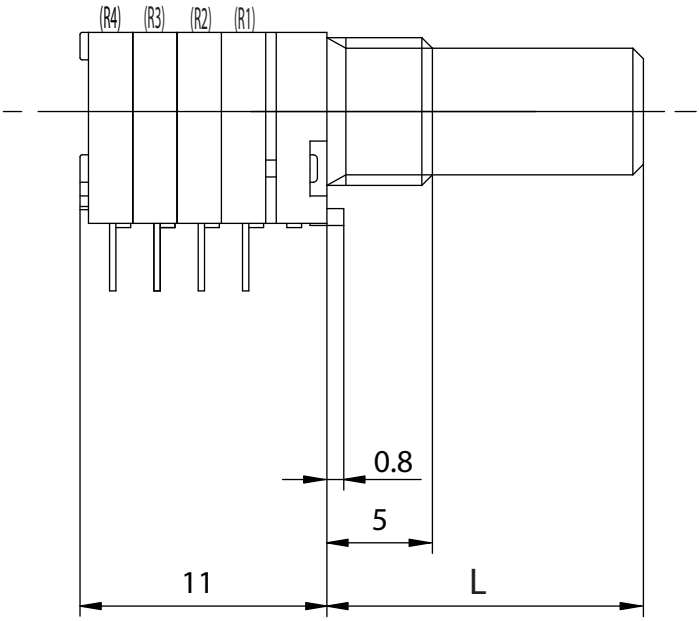

TP76Q00  
 Quad Unit, Single Shaft

Ø 0.8 - 12 Holes