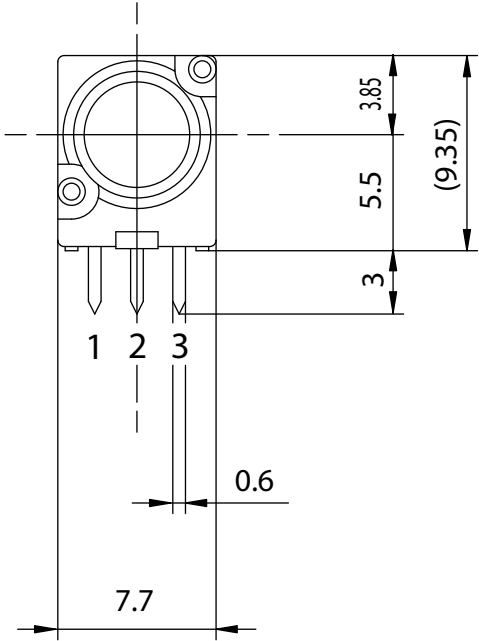

TP76Q00  
 Quad Unit, Single Shaft

Ø 0.8 - 12 Holes