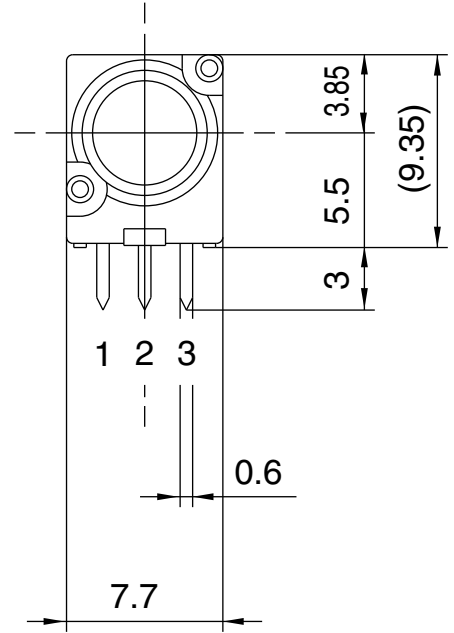

TP76N00N
 Single Unit, Single Shaft
 with Rotary Switch

300°Rotation
 Single Unit
 with Rotary Switch