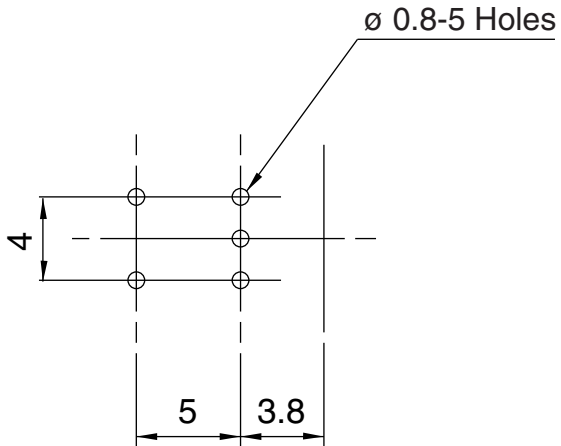

TP76N00N
 Single Unit, Single Shaft
 with Rotary Switch

300°Rotation
 Single Unit
 with Rotary Switch