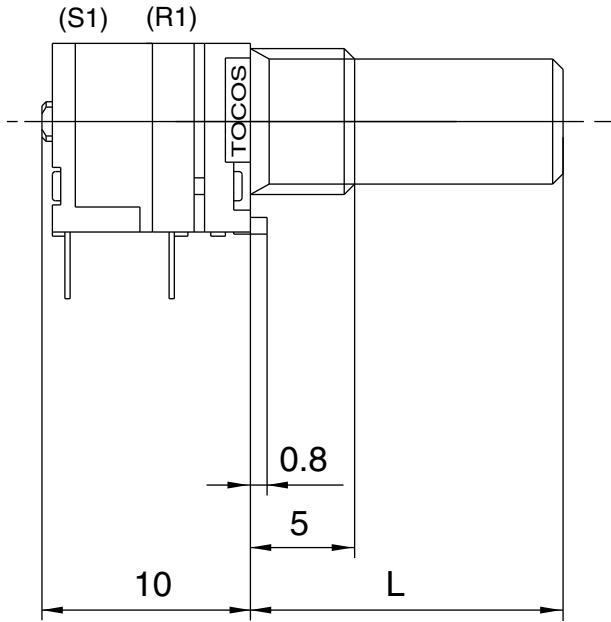

TP76N00N
 Single Unit, Single Shaft
 with Rotary Switch

300°Rotation
 Single Unit
 with Rotary Switch