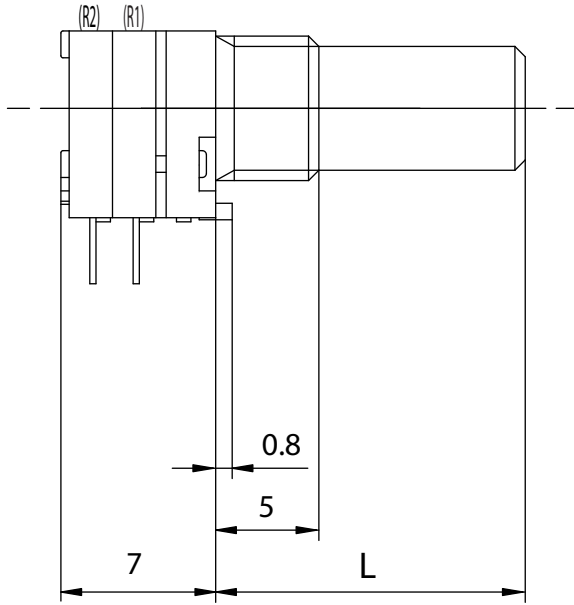

TP76G00  
Dual Unit, Single Shaft

 300° Rotation,  
dual unit