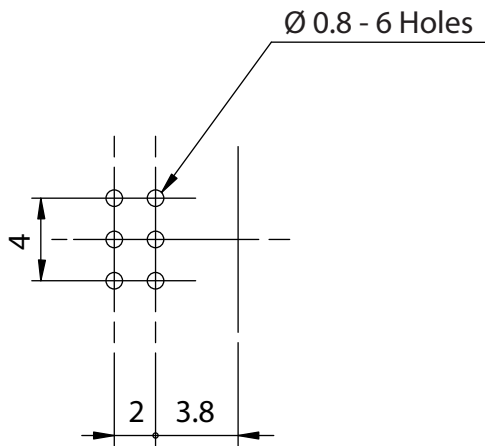

TP76G00  
Dual Unit, Single Shaft

 300° Rotation,  
dual unit