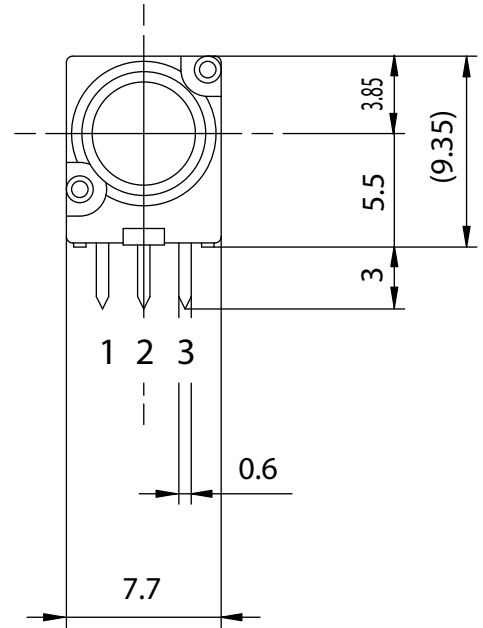

TP76G00  
Dual Unit, Single Shaft

 300° Rotation,  
dual unit